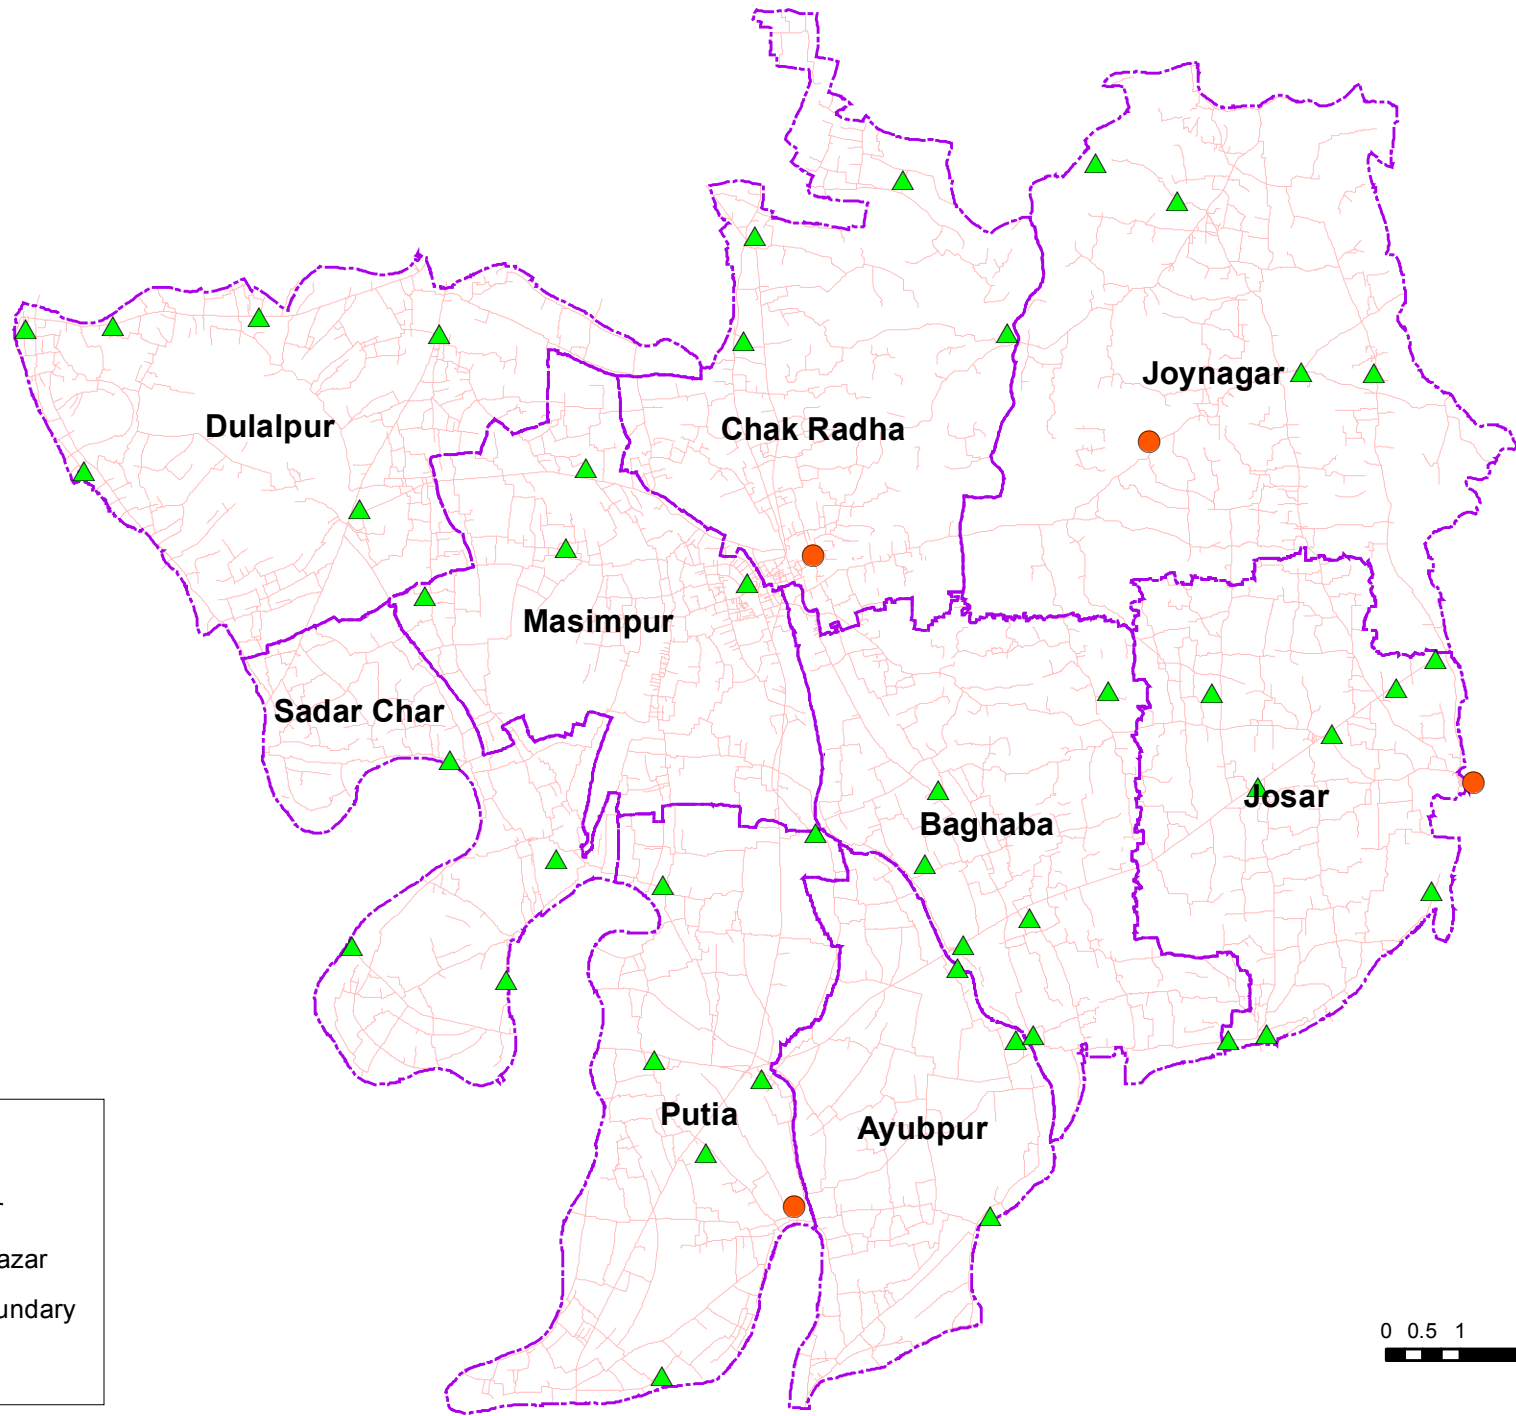

GROWTH CENTER & HAT/BAZAR OF SHIBPUR UPAZILA

Legend

-  Hat/Bazar
-  Growth Bazar
-  Union Boundary
-  Road

N

0 0.5 1 2 3 4 Kilometers