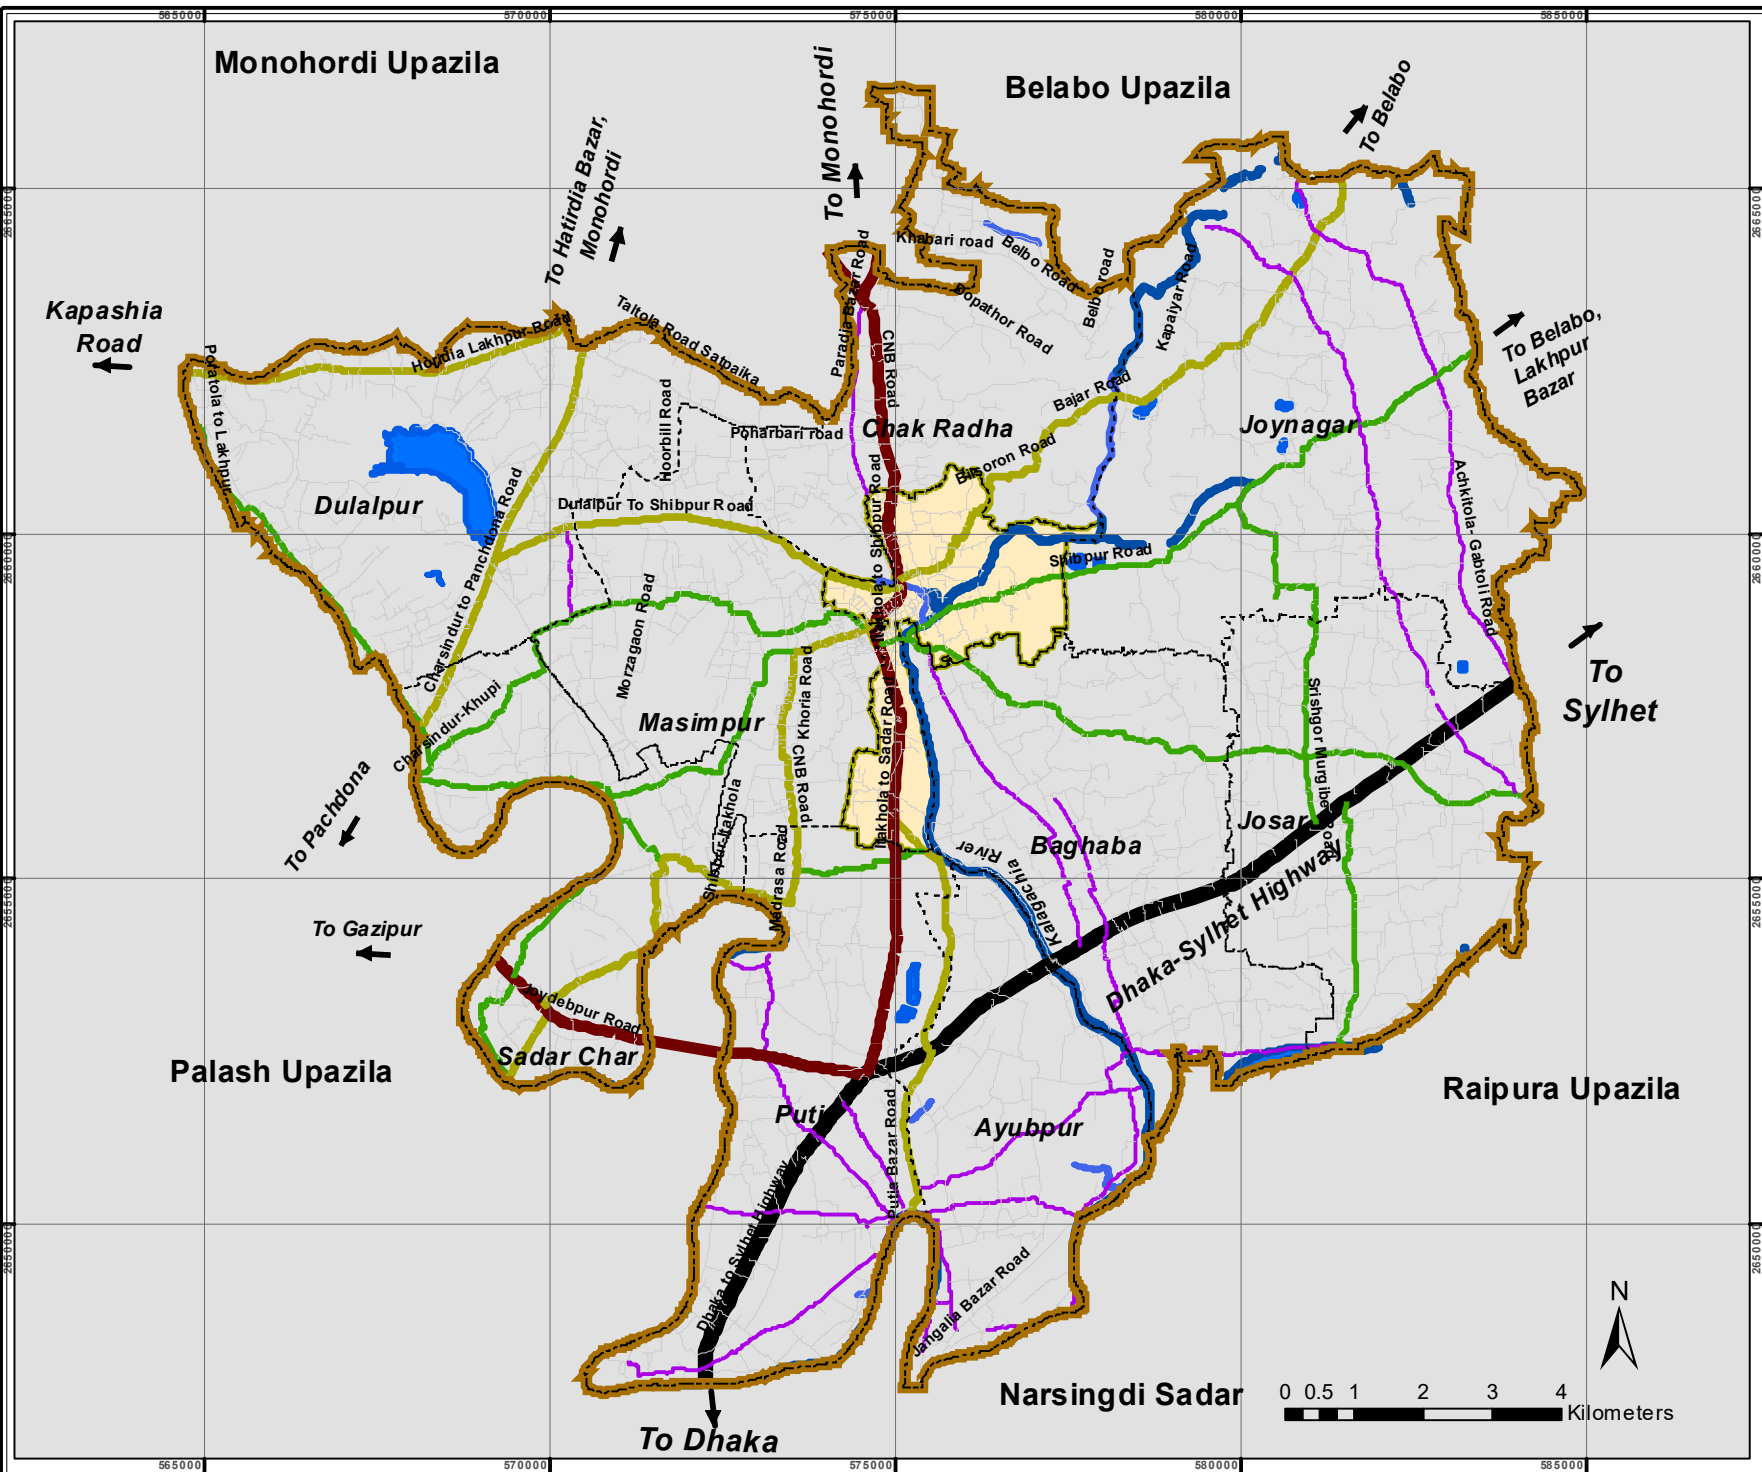

EXISTING ROAD NETWORK OF SHIBPUR UPAZILA

Legend

- Upazila Boundary
- Union Boundary
- Paurashava Boundary
- National Highway
- Regional Road
- Upazilla Road
- District Road
- Union Road
- Local Road

PREPARATION OF DEVELOPMENT PLAN FOR FOURTEEN UPAZILLA